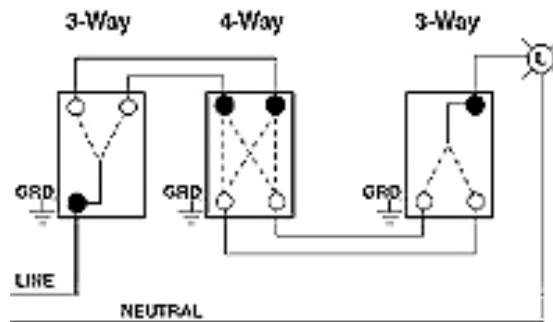

Wiring Diagram

4-Way